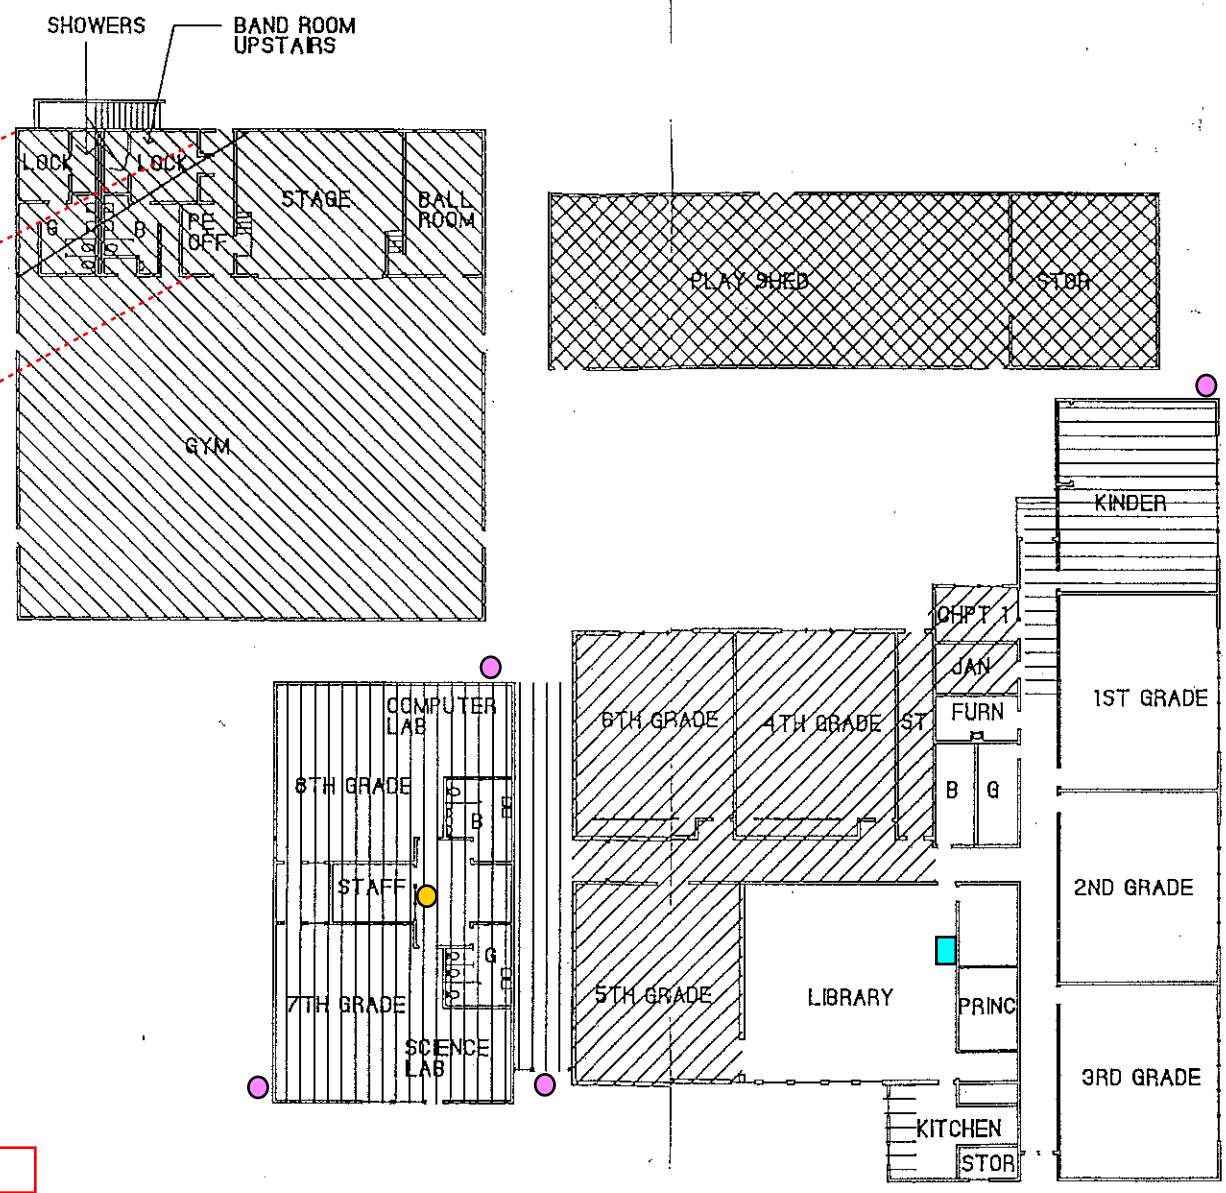

**Victor Point - FY23 E-Rate
Wiring Upgrade proposal - v2**
 Updated: 02/08/2023
 Change from 2 x Kinder drops to
 2 x IC simplex drops

VICTOR POINT ELEMENTARY SCHOOL

- New Simplex (1)
- New IC Simplex (4)
- MDF 01
- IDF 02

- 1947 ORIGINAL BUILDING
- 1956 ADDITION
- ▨ 1966 ADDITION
- ▨ 1975 ADDITION
- ▨ 1989 ADDITION
- ▨ UNKNOWN